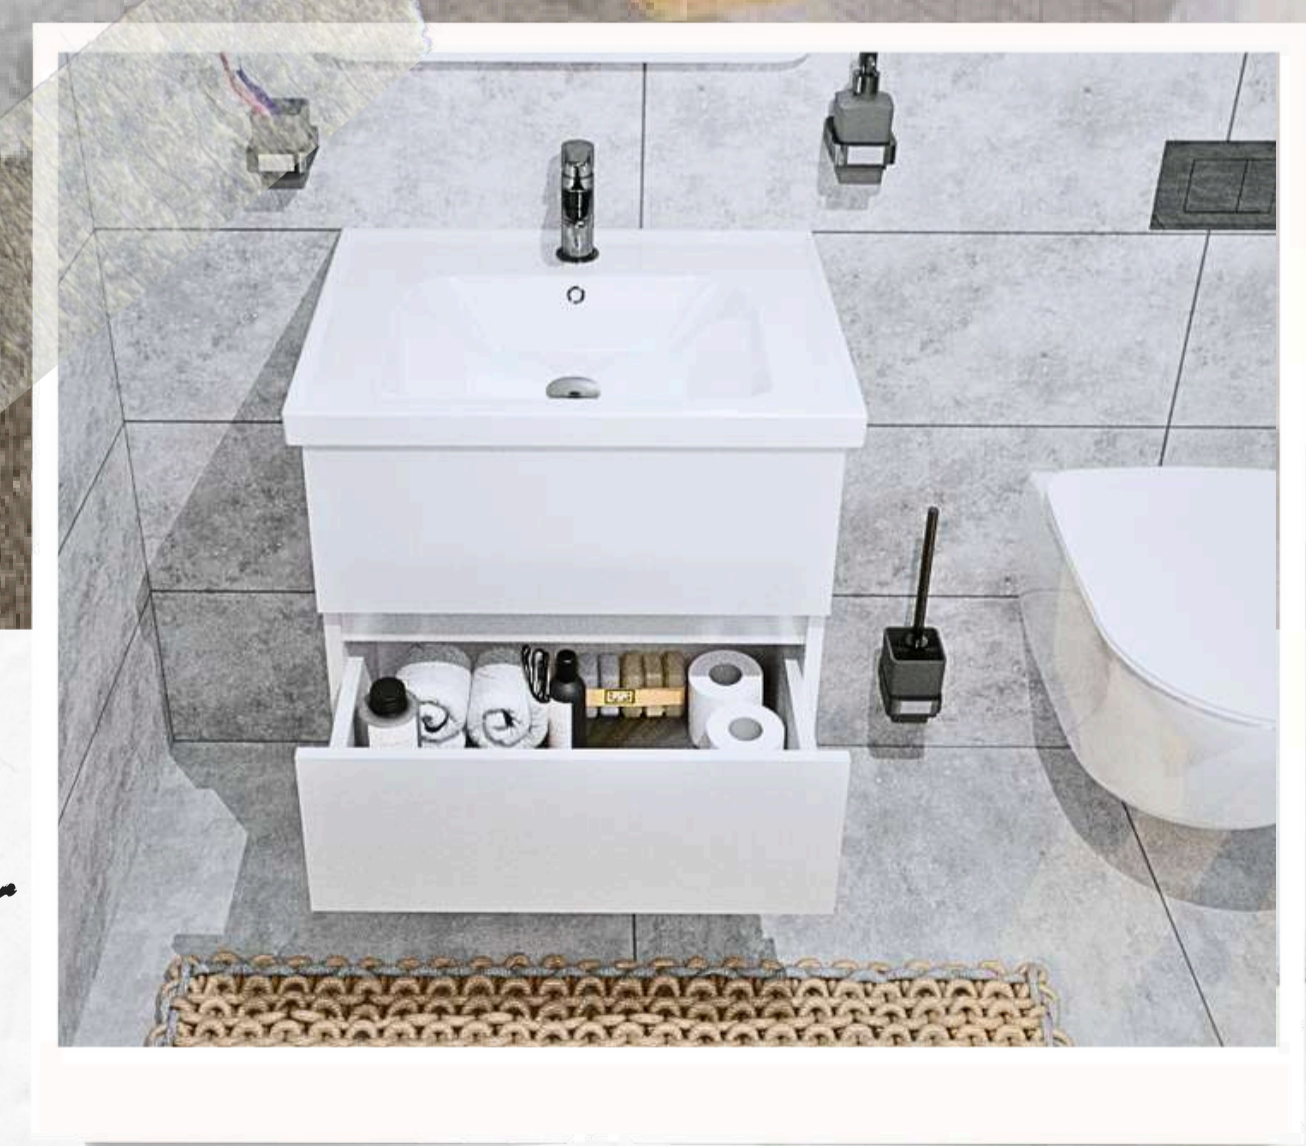

MOOD BOARD

Available colours

Minimalist design

80.000 cycles tested drawer slides

Balance of wood, grey, white and blue.

Soft closing and roomy drawers

Natural textures to complement.

Minimalistic

Stylish

Colorful

Peaceful

**Good Design,
High Quality
Yet Affordable**

Duet 60cm Vanity Set offers sleek, modern, minimalist design with affordable prices. It comes pre-installed for easiest installation and with a perfect packing to prevent any damages during transport.

Dimension

- FSC/EN622/E1 certified MDF
- Antibacterial Edged Ceramic Washbasin Conforming EN14688+A1
- 18mm MDF Vanity
- 80.000 opening tested & EN15338 Certified Drawer Slides