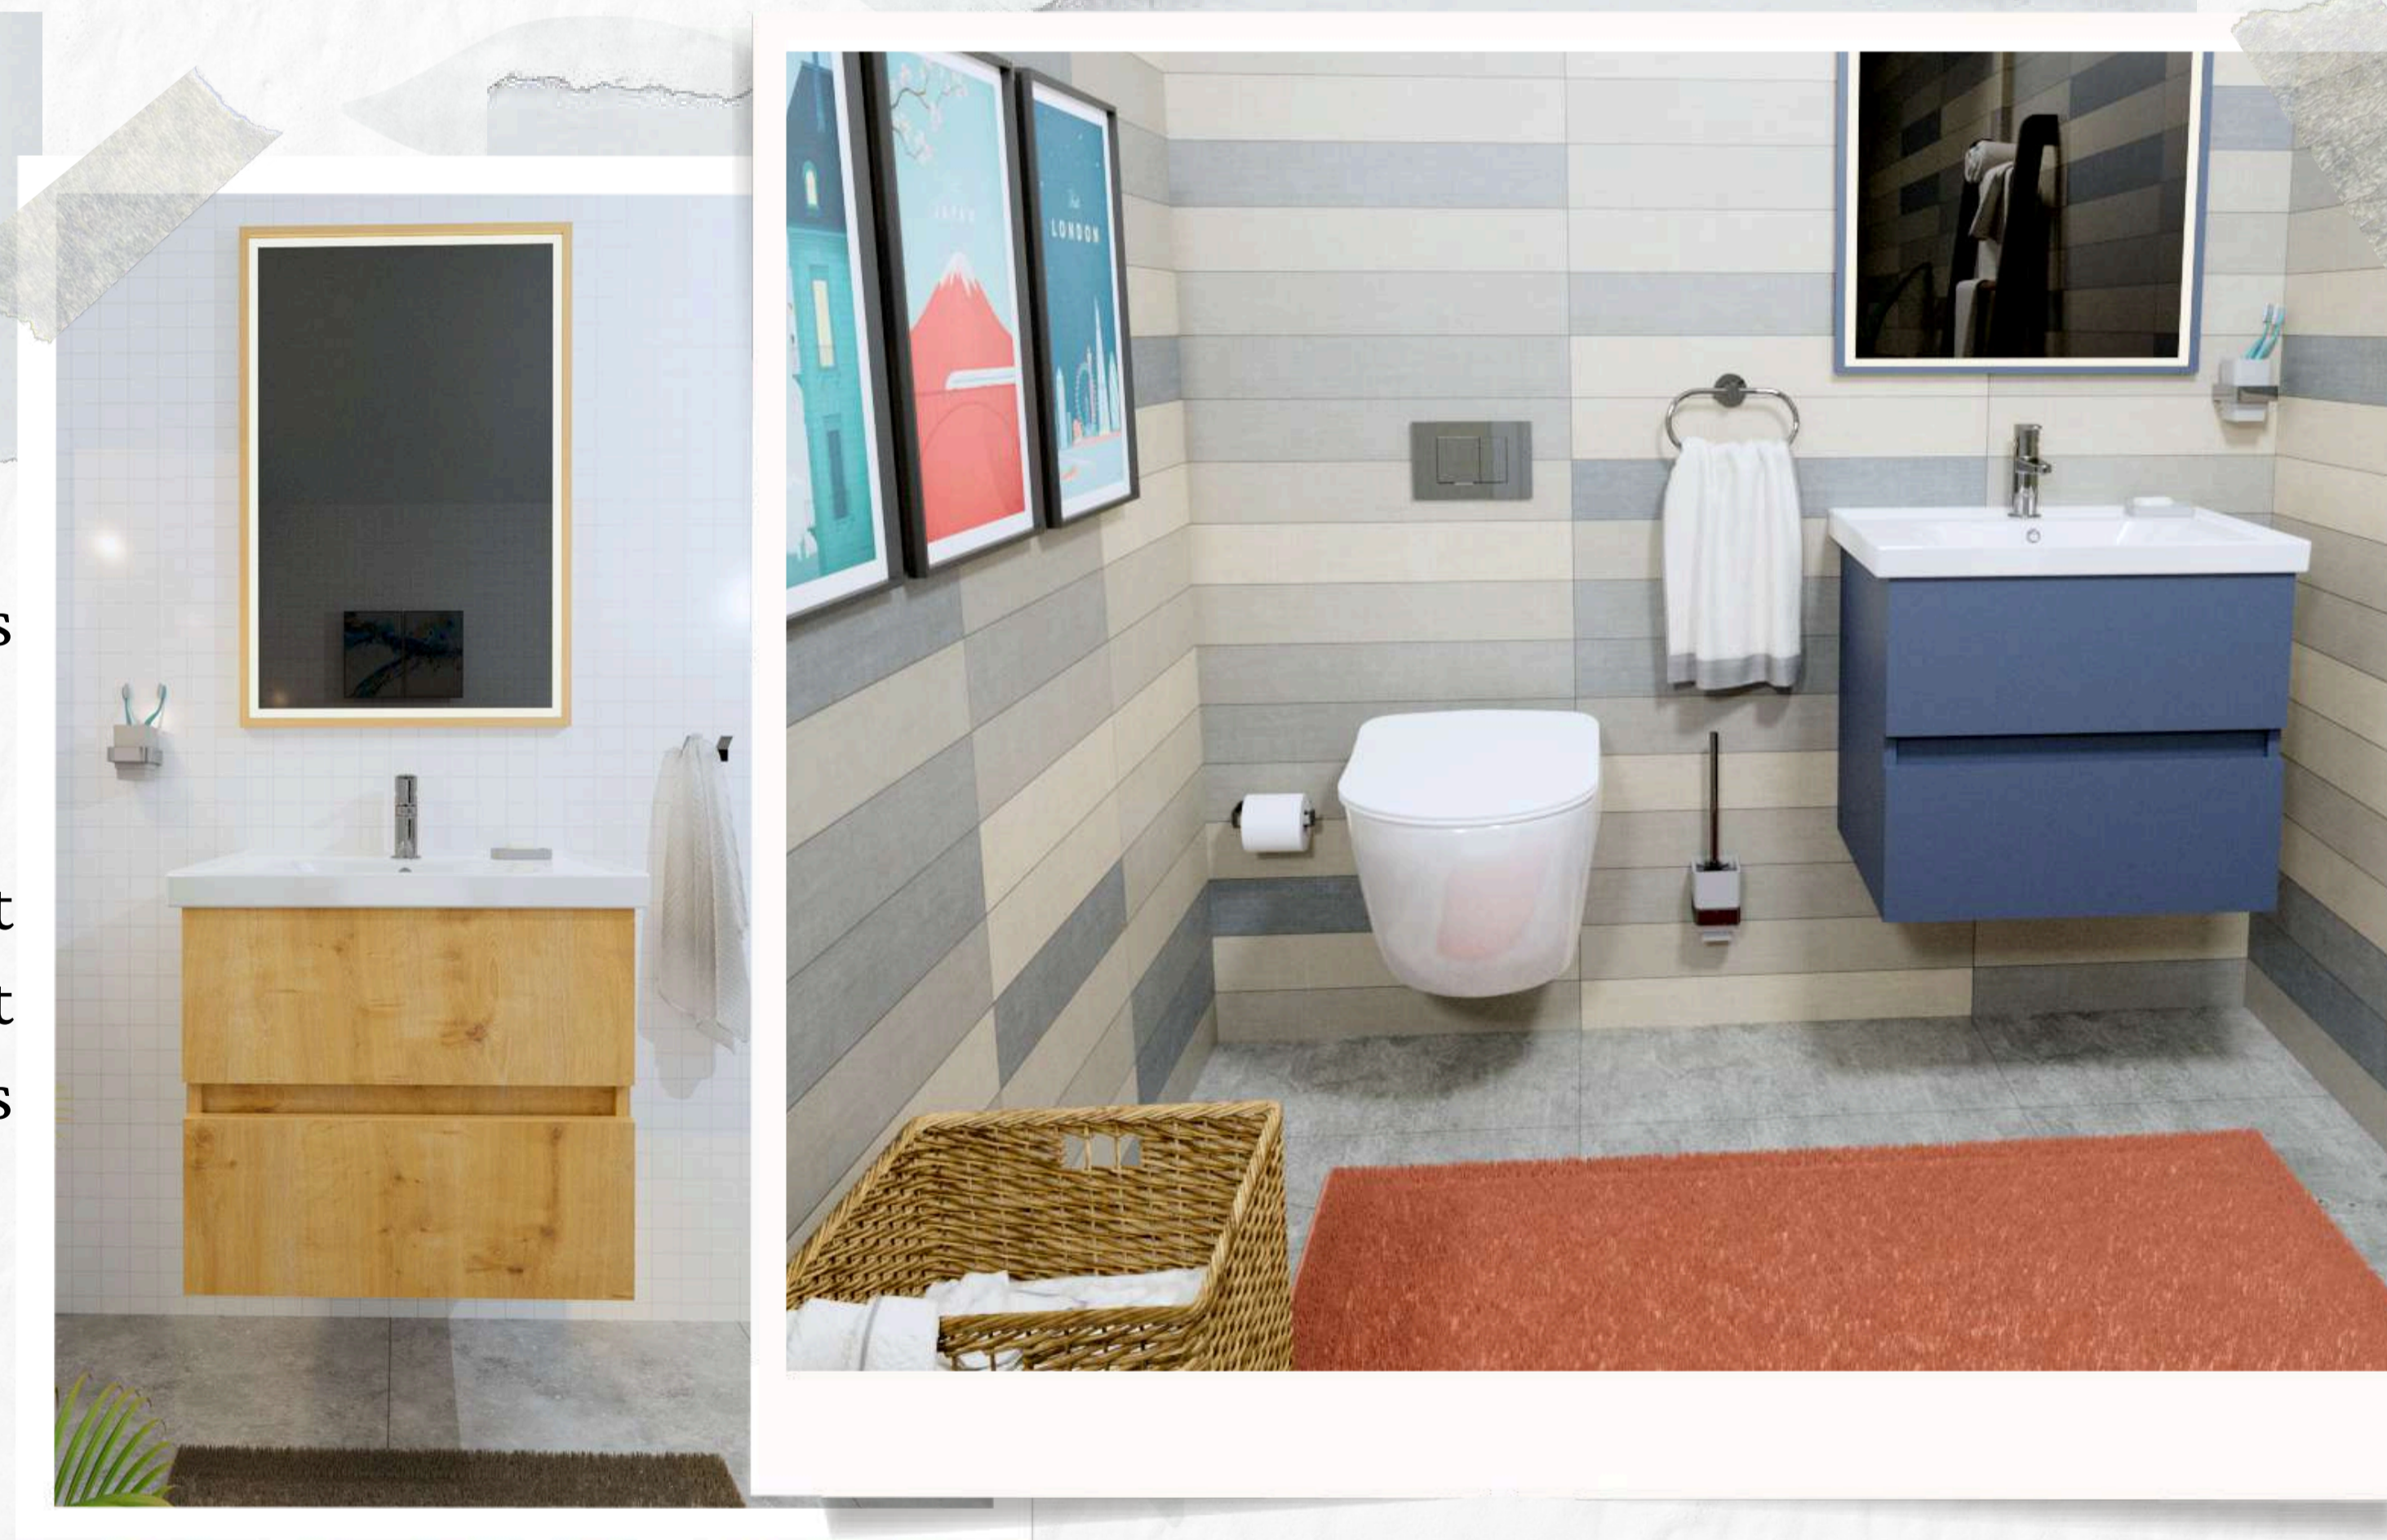

MOOD BOARD

Available colours

Minimalist design

80.000 cycles tested drawer slides

Balance of wood, grey, white and blue.

Soft closing and roomy drawers

Natural textures to complement.

Minimalistic

Stylish

Colorful

Peaceful

**Good Design,
High Quality
Yet Affordable**

Duet 60cm Vanity Set offers sleek, modern, minimalist design with affordable prices. It comes pre-installed for easiest installation and with a perfect packing to prevent any damages during transport.

Dimension

- FSC/EN622/E1 certified MDF
- Antibacterial Edged Ceramic Washbasin Conforming EN14688+A1
- 18mm MDF Vanity
- 80.000 opening tested & EN15338 Certified Drawer Slides