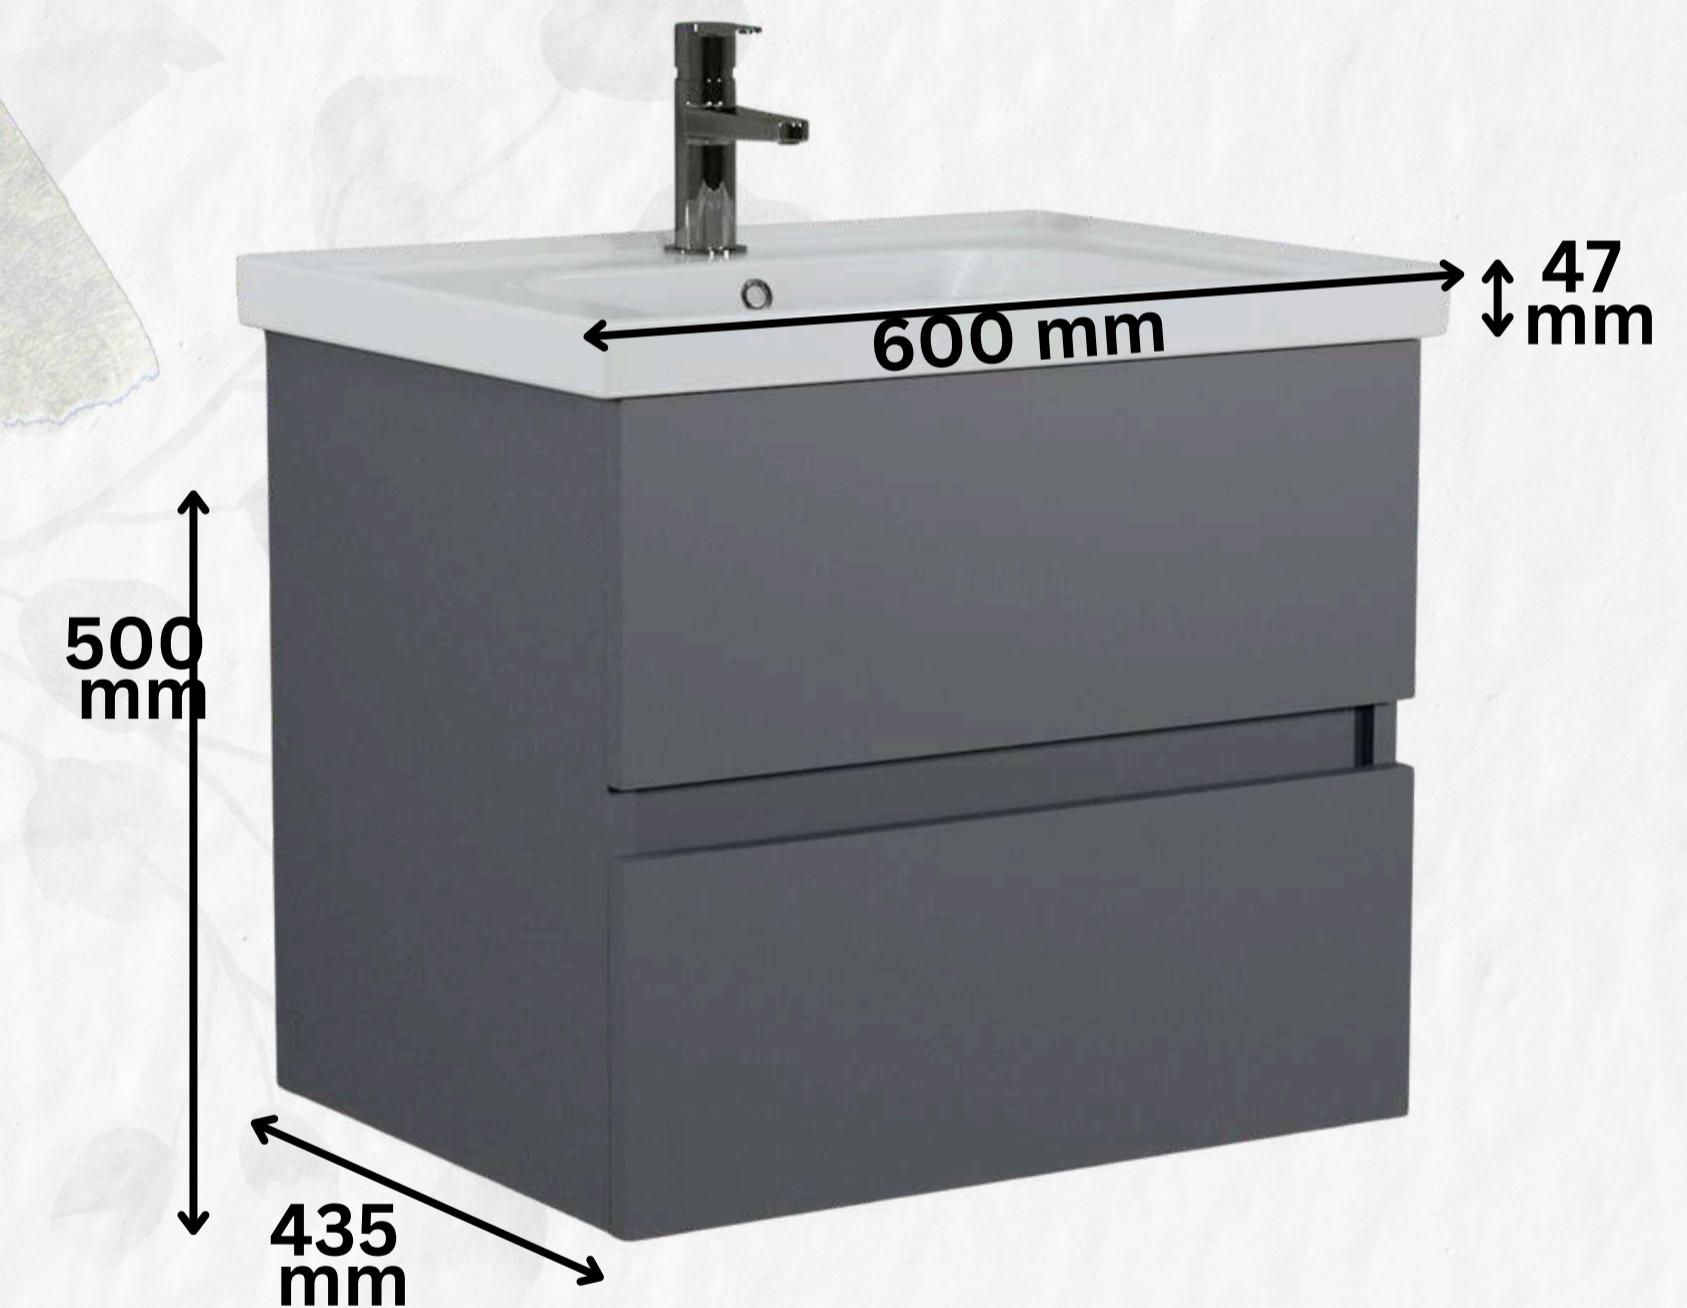

MOOD BOARD

Available colours

Minimalist design

80.000 cycles tested drawer slides

Balance of wood, grey, white and blue.

Soft closing and roomy drawers

Natural textures to complement.

Minimalistic

Stylish

Colorful

Peaceful

**Good Design,
High Quality
Yet Affordable**

Duet 60cm Vanity Set offers sleek, modern, minimalist design with affordable prices. It comes pre-installed for easiest installation and with a perfect packing to prevent any damages during transport.

Dimension

- FSC/EN622/E1 certified MDF
- Antibacterial Edged Ceramic Washbasin Conforming EN14688+A1
- 18mm MDF Vanity
- 80.000 opening tested & EN15338 Certified Drawer Slides